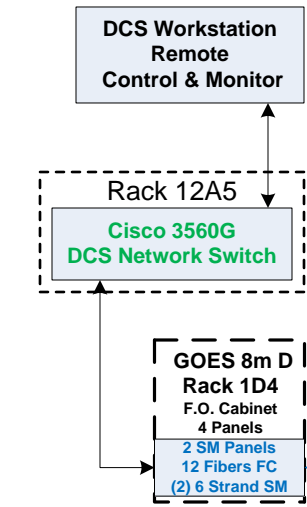

Operations Floor

GOES 8m Shelter

Wallops GOES DCS UHF Antenna System

3.8m Antenna Specifications

RHCP
 Tx Gain ≈ 21.5 dB @ 401 MHz
 Rx Gain ≈ 22.5 dB @ 401 MHz
 3 dB beam width ≈ 3.5°
 LNA gain=25 dB
 Rx input 1dB Compression = -50 dBm

Cables Legend

Network Connections
 Single Mode Fiber Cable
 Inter-rack Cable - Tx
 LMR 400 Cable - Tx
 Heliac LDF4.5-50 5/8" Cable - Tx
 Heliac LDF4-50A 1/2" Cable - Tx/Rx
 LMR 240 Cable - Rx